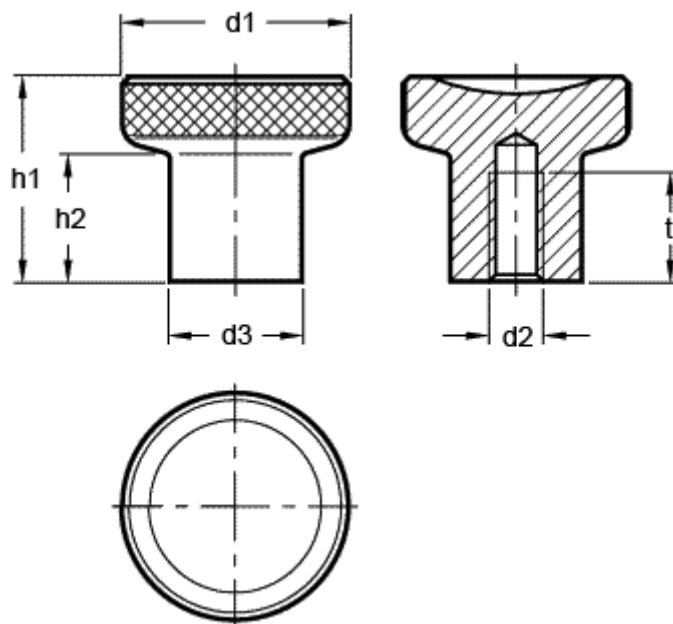

Article number: 20676131M8B

Description: E+G Knob GN 676.1-31-M8-B

Measures

d1 = 31
d2 = M8
d3 = 18.5
h1 = 27.0
h2 = 17.0
t min = 15/17